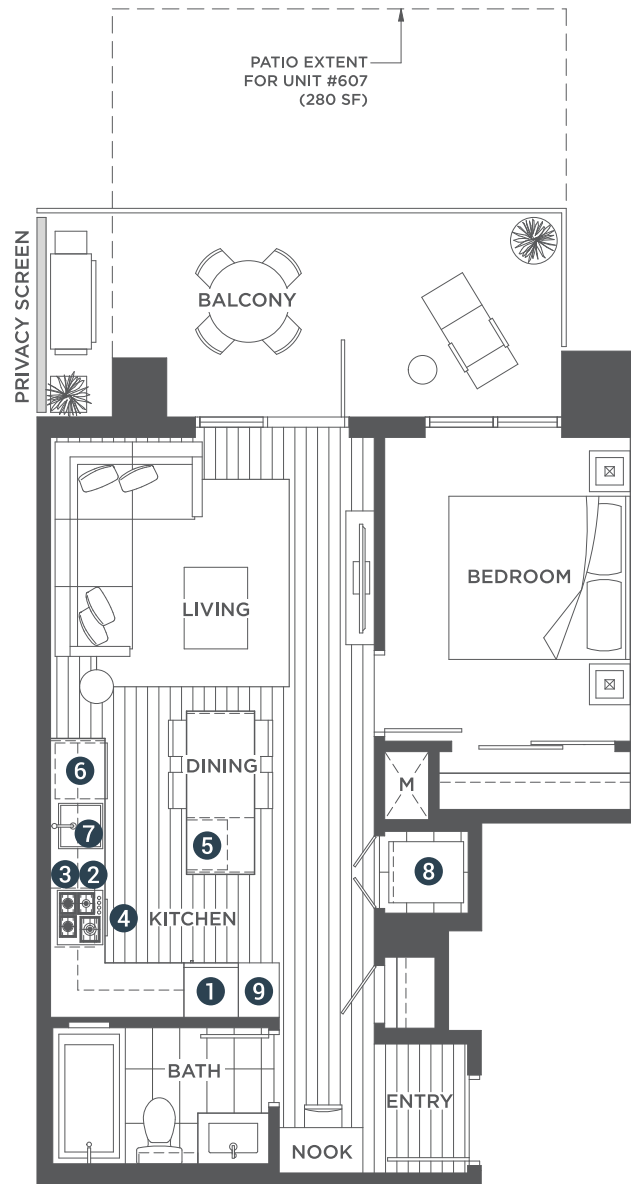

PLAN A | 1 BEDROOM

UNITS **607 - 2907**
Indoor: **540 sq ft (approx)**

LIST OF APPLIANCES:

1. 24" Integrated Blomberg Fridge
2. 24" Fulgor Milano 4 Burner Gas Cooktop
3. 24" Faber Cristal Hoodfan
4. 24" Fulgor Milano Convection Wall Oven
5. Panasonic Microwave
6. Integrated Blomberg Dishwasher
7. Sink Disposal
8. High-Efficiency Full Size Whirlpool Washer and Dryer
9. Pantry

The floorplans, square footage, dimensions, design and configuration of the strata lots and project are approximate and/or artist's interpretation only and may differ from what is shown. Final dimensions, square footage, and configuration shall be determined by the final strata plans. Final floorplans may be the mirror image of the floorplans shown above. Refer to architectural drawings. The developer reserves the right to make changes without notice to the floorplans, ceiling heights, project design, landscaping plans, appliances, specifications, and features. E.&O.E.