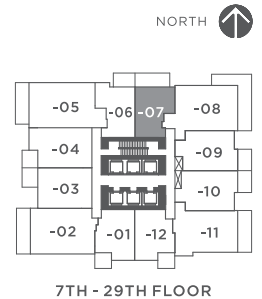

PLAN A | 1 BEDROOM

UNITS **607 - 2907**
Indoor: **540 sq ft (approx)**

LIST OF APPLIANCES:

1. 24" Integrated Blomberg Fridge
2. 24" Fulgor Milano 4 Burner Gas Cooktop
3. 24" Faber Cristal Hoodfan
4. 24" Fulgor Milano Convection Wall Oven
5. Panasonic Microwave
6. Integrated Blomberg Dishwasher
7. Sink Disposal
8. High-Efficiency Full Size Whirlpool Washer and Dryer
9. Pantry

The floorplans, square footage, dimensions, design and configuration of the strata lots and project are approximate and/or artist's interpretation only and may differ from what is shown. Final dimensions, square footage, and configuration shall be determined by the final strata plans. Final floorplans may be the mirror image of the floorplans shown above. Refer to architectural drawings. The developer reserves the right to make changes without notice to the floorplans, ceiling heights, project design, landscaping plans, appliances, specifications, and features. E.&O.E.