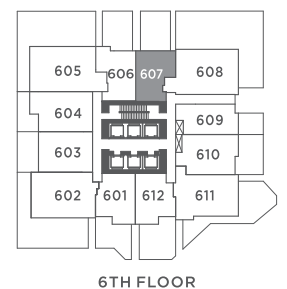

PLAN A | 1 BEDROOM

UNITS **607 - 2907**
Indoor: **540 sq ft (approx)**

LIST OF APPLIANCES:

1. 24" Integrated Blomberg Fridge
2. 24" Fulgor Milano 4 Burner Gas Cooktop
3. 24" Faber Cristal Hoodfan
4. 24" Fulgor Milano Convection Wall Oven
5. Panasonic Microwave
6. Integrated Blomberg Dishwasher
7. Sink Disposal
8. High-Efficiency Full Size Whirlpool Washer and Dryer
9. Pantry

The floorplans, square footage, dimensions, design and configuration of the strata lots and project are approximate and/or artist's interpretation only and may differ from what is shown. Final dimensions, square footage, and configuration shall be determined by the final strata plans. Final floorplans may be the mirror image of the floorplans shown above. Refer to architectural drawings. The developer reserves the right to make changes without notice to the floorplans, ceiling heights, project design, landscaping plans, appliances, specifications, and features. E.&O.E.