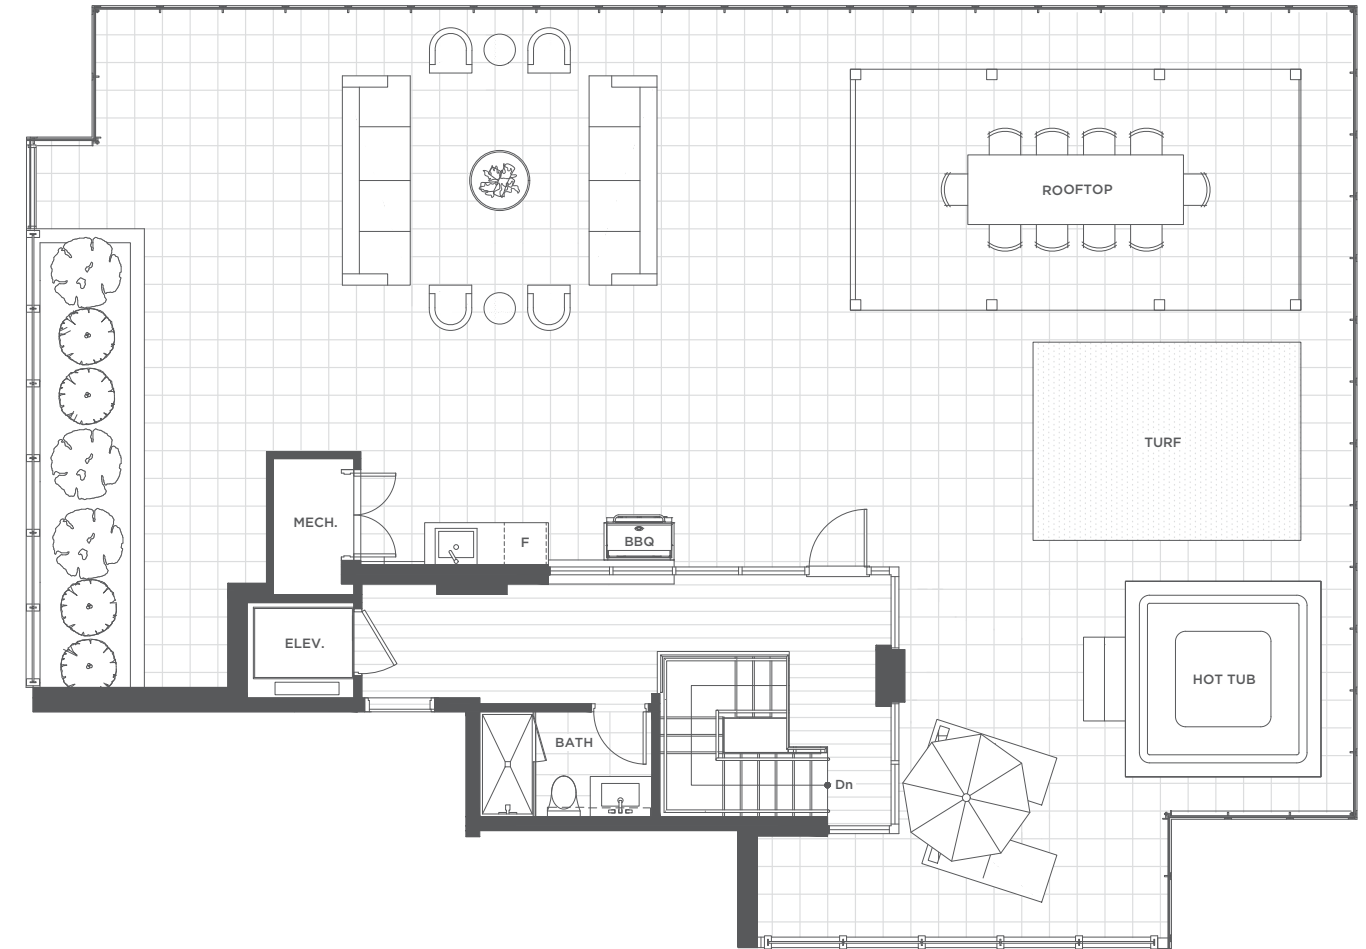

PLAN PH1 | 3 BEDROOM  
UNIT 6401

TOTAL AREA 4,750 SQ FT

1,760 SQ FT  
INDOOR AREA

2,990 SQ FT  
OUTDOOR AREA

LIST OF APPLIANCES:

1. 36" Sub-Zero Integrated Fridge
2. 30" Wolf Wall Oven
3. 36" Wolf Gas Cooktop
4. 36" Faber Cristal Hoodfan
5. Panasonic Microwave
6. 24" Blomberg Integrated Dishwasher
7. 24" Undercounter wine fridge
8. Sink Disposal
9. Pantry
10. High Efficiency Full Size Samsung Washer and Dryer
11. Steam Shower